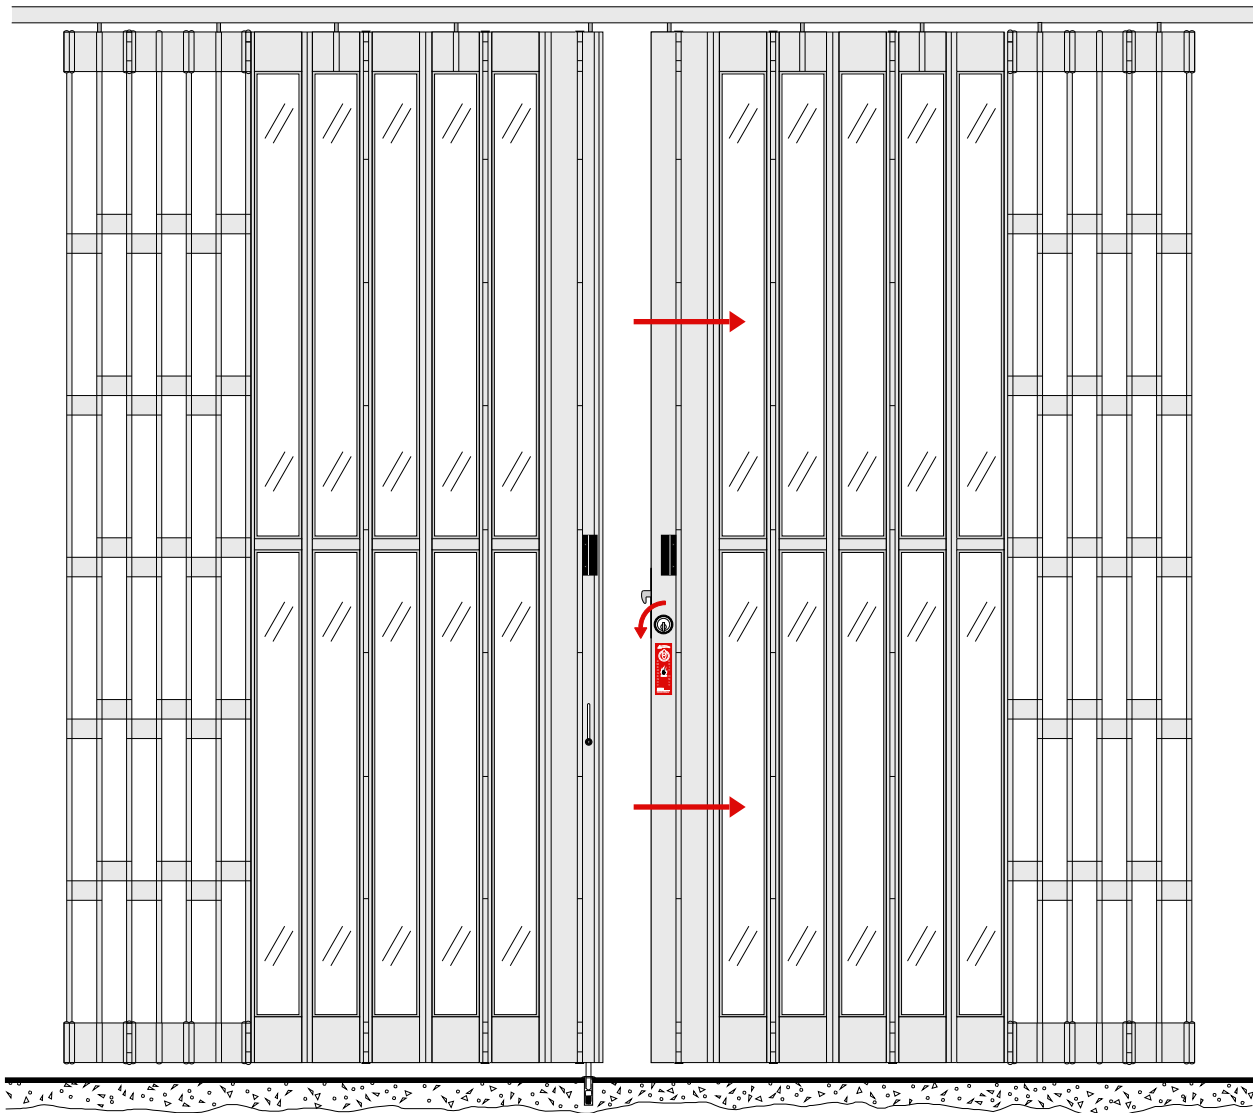

MobilFlex

Bi-part egress door

ELEVATION (INSIDE VIEW)

Please confirm panel type for thumbturn protection:

ROYAL (TEMPERED GLASS) or **AEROFLEX** (PERFORATED)

← **+/- 6 ft**
1,8m OF THUMBTURN PROTECTION →

PLAN VIEW