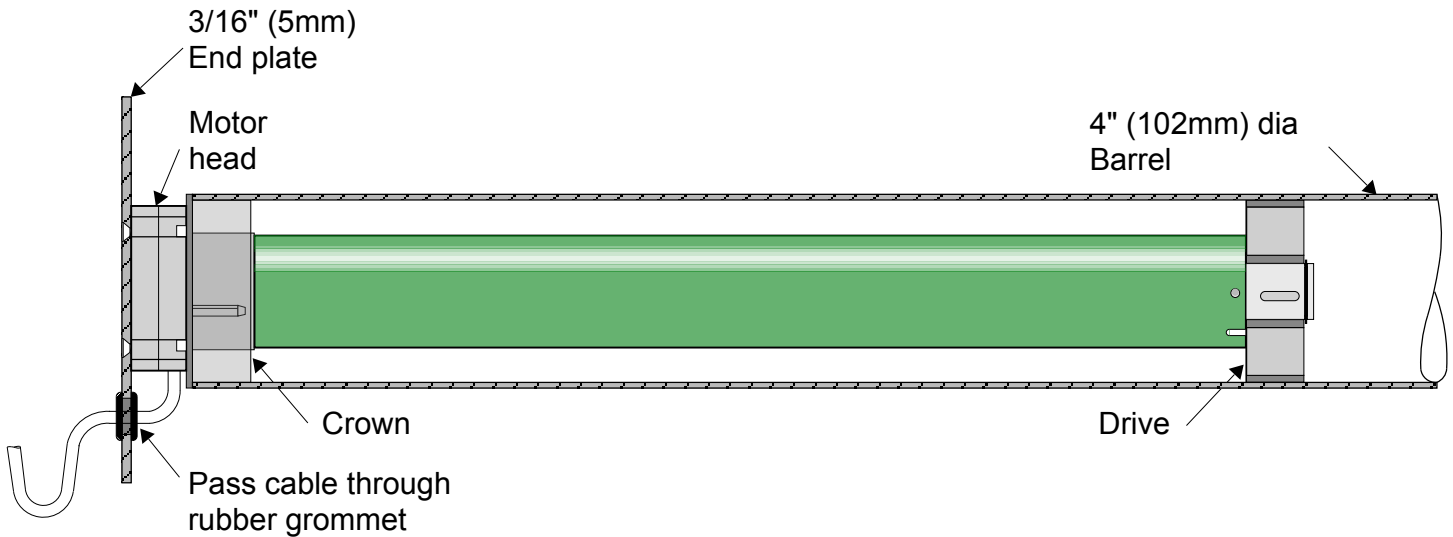

MobilFlex

Tubular motor (4" - 102mm dia barrel)

Motor details:

Torque 100 Nm

120 V Ac, 60 Hz, 2.94 A

Mechanic Limit Adjustment

Limit switch capacity: 22 turns

Thermal protection: 4 min running time

1:30 Gear ratio for manual override

Speed 11 rpm

Controls:

Constant pressure
Paddle switch,
white (standard)
(option: key switch)

OR Remote control