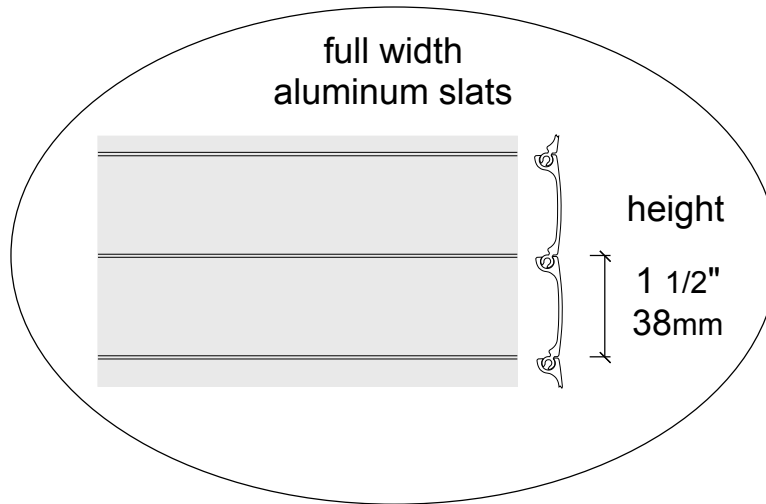

Elevation Cabinet Shutter

OPAQUE, SOLID CABINET SHUTTER

Between 24" to 72" (610mm to 1829mm),
Max. 30 lbs - 13,5 kg